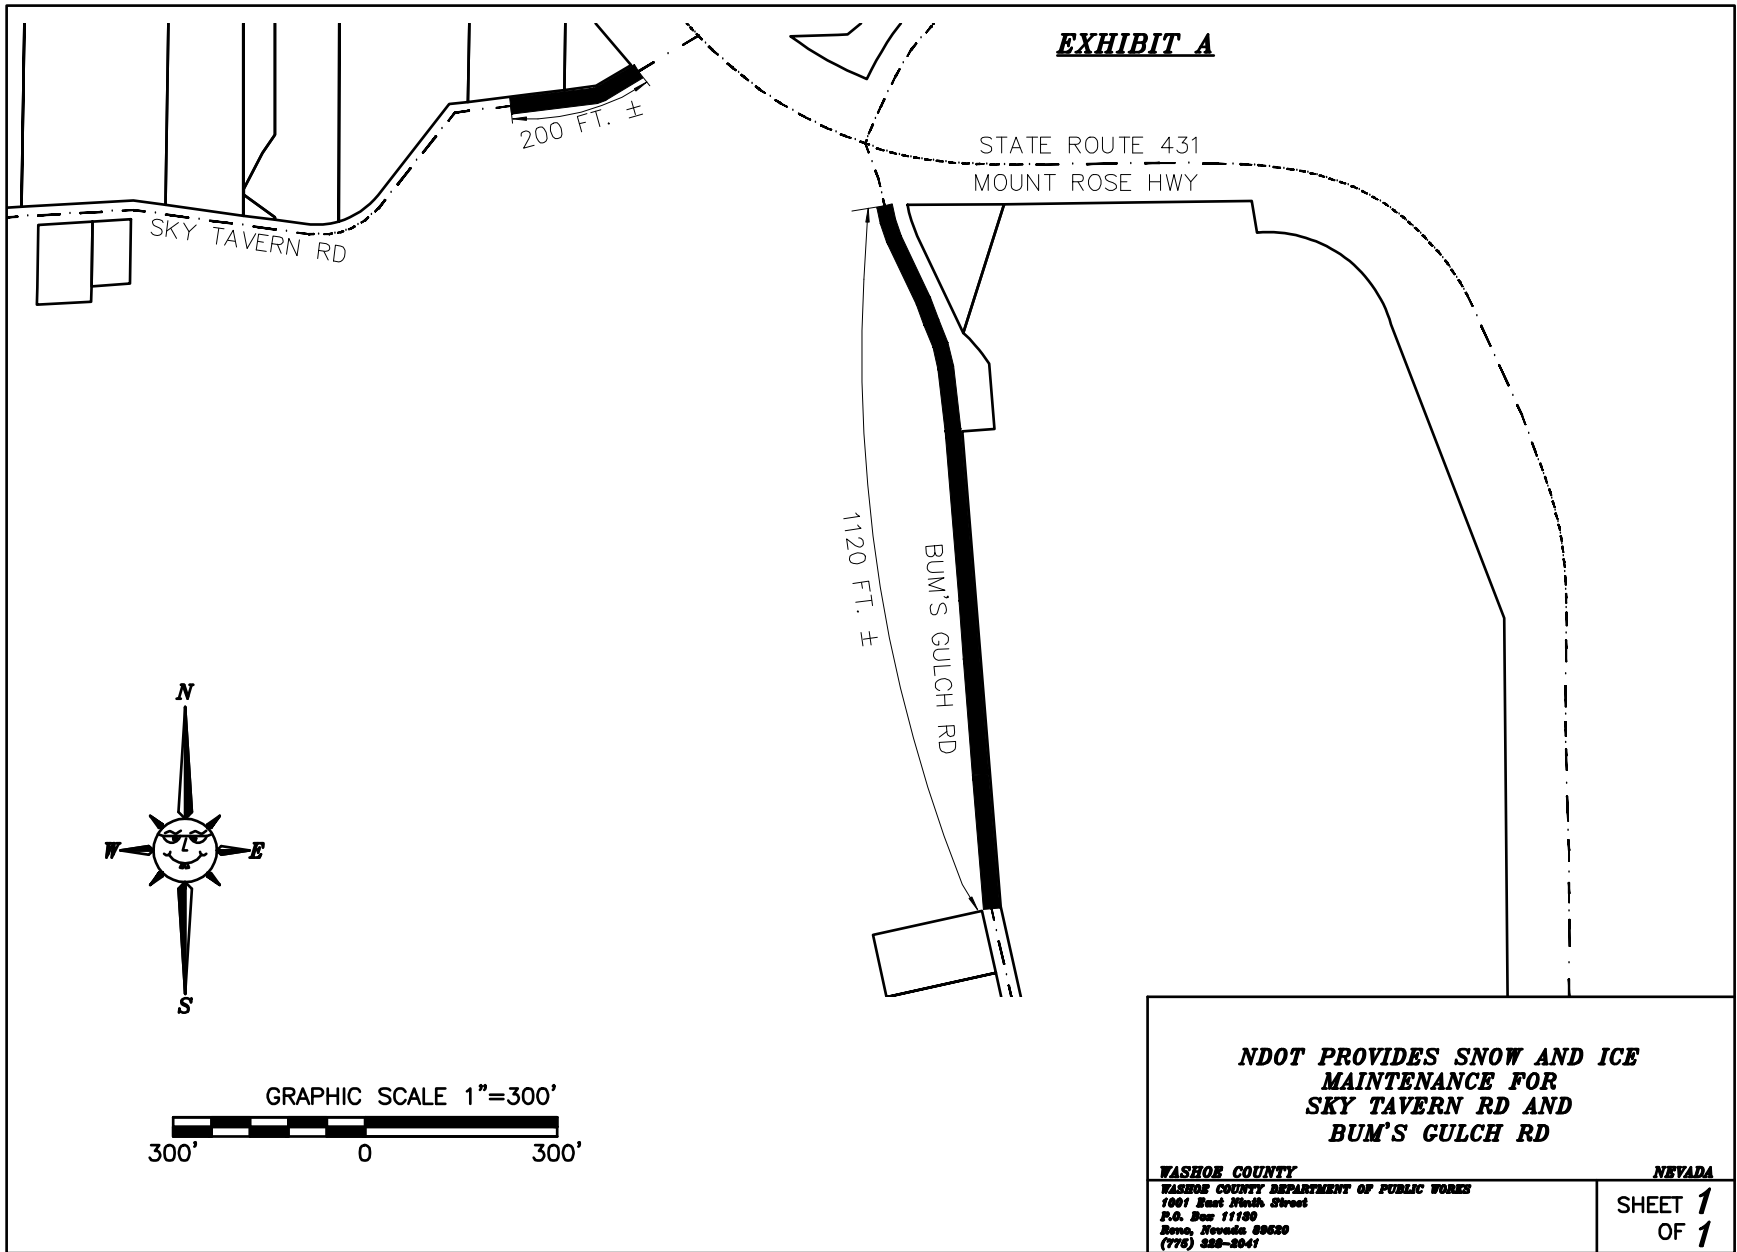

EXHIBIT A

200 FT. ±

STATE ROUTE 431
MOUNT ROSE HWY

SKY TAVERN RD

1120 FT. ±

BUM'S GULCH RD

GRAPHIC SCALE 1"=300'

**NDOT PROVIDES SNOW AND ICE
MAINTENANCE FOR
SKY TAVERN RD AND
BUM'S GULCH RD**

WASHOE COUNTY
WASHOE COUNTY DEPARTMENT OF PUBLIC WORKS
1601 East Ninth Street
P.O. Box 11180
Reno, Nevada 89620
(775) 388-3047

NEVADA

SHEET **1**
OF **1**